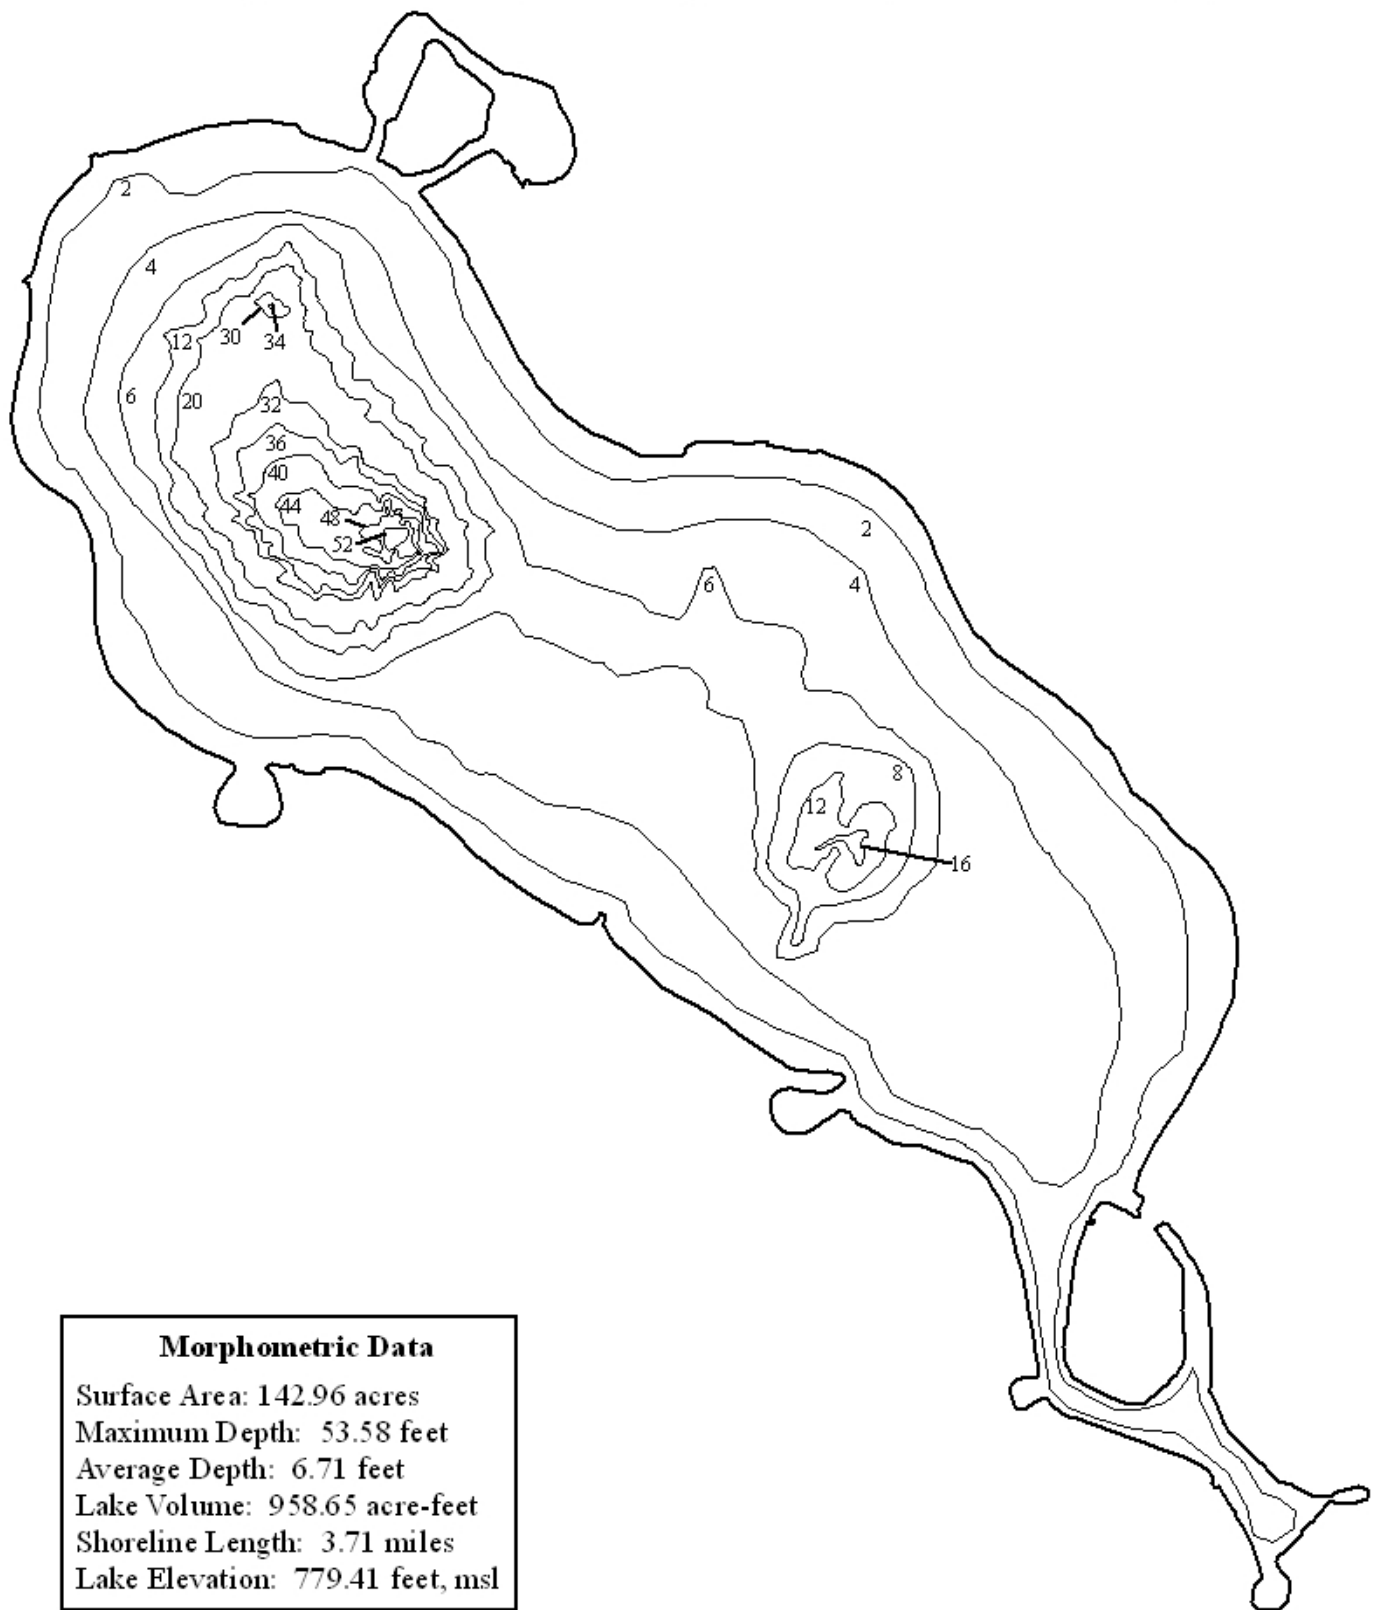

# Bathymetric Map of Gages Lake, Lake County, IL

## Morphometric Data

Surface Area: 142.96 acres  
Maximum Depth: 53.58 feet  
Average Depth: 6.71 feet  
Lake Volume: 958.65 acre-feet  
Shoreline Length: 3.71 miles  
Lake Elevation: 779.41 feet, msl

Survey Data Collected June 2006

This map is intended for water quality reference only, not intended for navigational, swimming, or diving purposes.